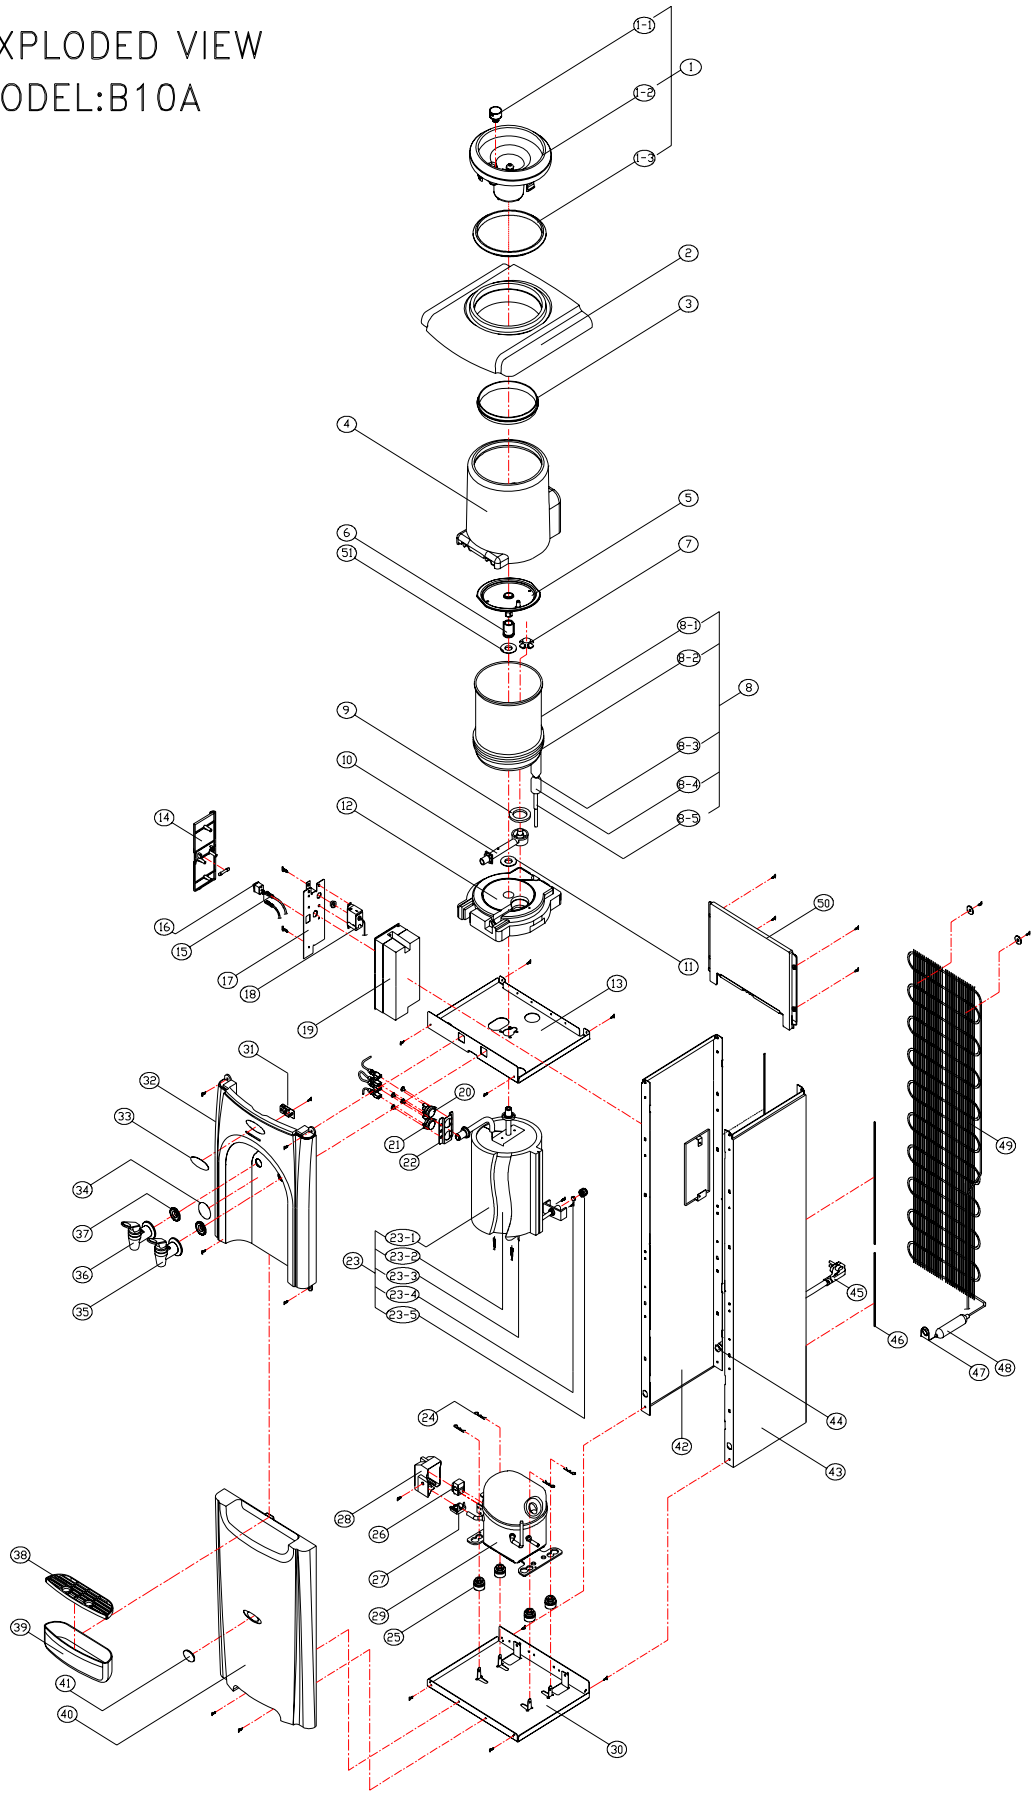

EXPLODED VIEW
MODEL: B10A

B10A SERVICE PARTS LIST

Updated December 30, 2008

No.	Part name	Part No.	Q'ty	No.	Part name	Part No.	Q'ty
1	No-Spill Kit (CN3-PD)	-	1	23-2	Hot Water Tank	21-013C-010E	1
1-1	Air Filter Ass'y	24-101-008	1	23-3	Heater	06-001A-007	1
1-2	No-Spill Kit	24-009-001	1	23-4	Drain Cap Packing	09-005	1
1-3	No-Spill Kit Packing	09-045	1	23-5	Drain Cap Hot Water	03-031	1
2	Top Cover	03-121	1	24	Split Pin	12-009-001	4
3	Bottle Guide Packing	09-037	1	25	Seat Rubber-Compressor	09-048-002	4
4	Side Insulation-Cold Water Tank	08-022	1	26	PTC	05-021-003	1
5	Cold Water Baffle	03-107-001	1	27	OLP	05-020-003	1
6	Cold Water Tank Fitting Nut	03-066-001	1	28	PTC Cover	05-022-001	1
7	Outlet Cold Water Pipe Nut	03-058-001	1	29	Compressor	05-003B-029	1
8	Cold Water Tank Ass'y	-	1	30	Base-Compressor	02-060	1
8-1	Cold Water Tank	02-003-008	1	31	Pcb Display	07-007-006	1
8-2	Evaporator Copper Tube	10-002	1	32	Front Panel-Upper	03-119	1
8-3	Cable Tie	17-003	1	33	Front Panel-Label	11-005-022A	1
8-4	Insulation-Suction Tube	08-005-004	1	34	Hot Water Caution Label	11-006-009	1
8-5	Heat Shrinkable Tube	05-005	1	35	Cold Faucet Ass'y	23-002A-001A	1
9	Silicone-Outlet Pipe	09-001	1	36	Hot Faucet Ass'y	23-003A-003A	1
10	Cold Water Outlet Pipe	03-048-001	1	37	Silicone Washer-Faucet	09-003	2
11	Silicone-Inlet Pipe	09-036	1	38	Grid-Drip Tray	03-124	1
12	Lower Insulation-Cold Water Tank	08-023	1	39	Drip Tray	03-123	1
13	Base-Cold Water Tank	02-061	1	40	Front Panel-Lower	03-120	1
14	Door-Control Panel	03-050	1	41	Lower-Name Plate	03-126	1
15	Wire Ass'y	07-012-004	1	42	Side Panel-(Right)	02-018-002	1
16	Hot Water Switch	07-002-001	1	43	Side Panel-(Left)	02-018-003	1
17	Control Panel	02-024-005	1	44	Cord Bushing	07-006-003	1
18	Cold Water Thermostat	07-001	1	45	Power Supply Cord	07-052-005	1
19	Box-Control Panel	03-068	1	46	Protector-Side Panel	03-020	4
20	Thermal Cut-Out (manual bimetal)	07-010-002	1	47	Capillary Tube	10-003-001	1
21	Hot Water Thermostat (auto bimetal)	07-009-004	1	48	Drier	05-002-001	1
22	Bimetal Bracket	02-006-001	1	49	Wire Condenser	05-008-002	1
23	Hot Water Tank Ass'y	-	1	50	Rear Panel	03-049	1
23-1	Insulation Hot Water Tank-Side	08-004-002	1	51	Cold Water Tank Fitting Washer	03-163	1