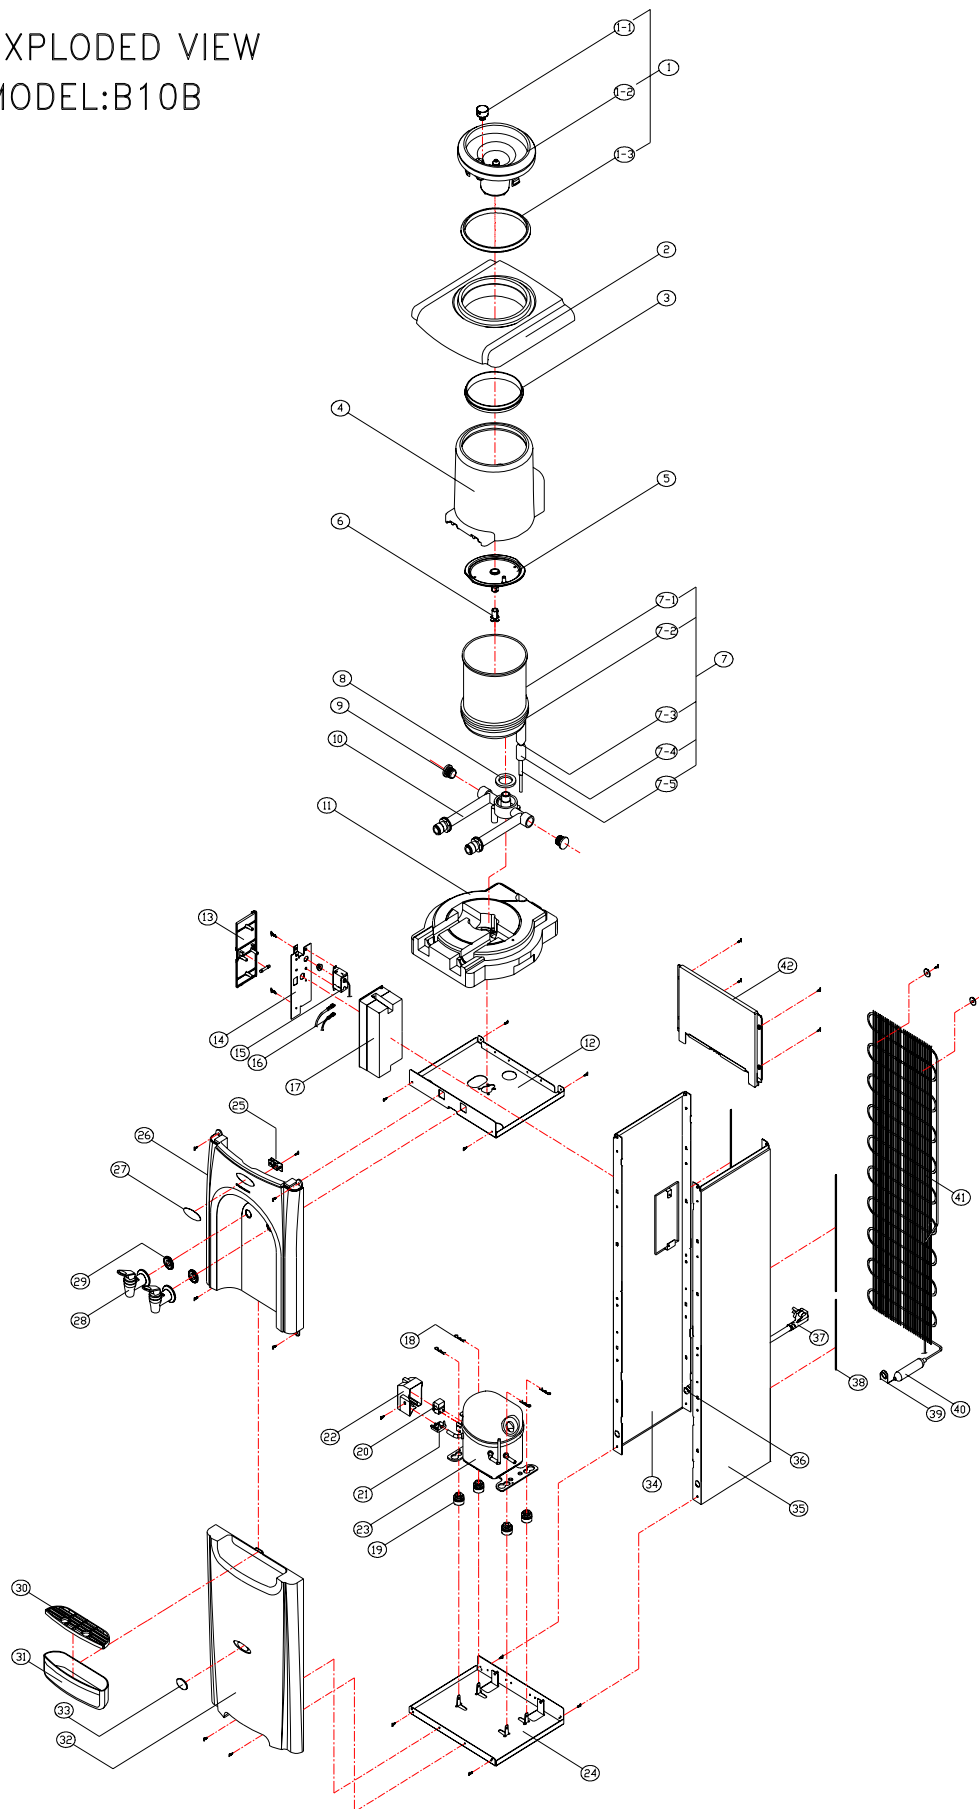

EXPLODED VIEW
MODEL: B10B

B10B SERVICE PARTS LIST

Updated December 30, 2008

No.	Part name	Part No.	Q'ty	No.	Part name	Part No.	Q'ty
1	No-Spill Kit (CN3-PD)	-	1	18	Split Pin	12-009-001	4
1-1	Air Filter Ass'y	24-101-008	1	19	Seat Rubber-Compressor	09-048-002	4
1-2	No-Spill Kit	24-009-001	1	20	PTC	05-021-003	1
1-3	No-Spill Kit Packing	09-045	1	21	OLP	05-020-003	1
2	Top Cover	03-121	1	22	PTC Cover	05-022-001	1
3	Bottle Guide Packing	09-037	1	23	Compressor	05-003B-029	1
4	Side Insulation-Cold Water Tank	08-022	1	24	Base-Compressor	02-060	1
5	Cold Water Baffle	03-107-001	1	25	Pcb Display	07-007-006	1
6	Cold Water Tank Fitting Nut	03-067	1	26	Front Panel-Upper	03-119	1
7	Cold Water Tank Ass'y	-	1	27	Front Panel-Label	11-005-022A	1
7-1	Cold Water Tank	02-003-010	1	28	Faucet Ass'y	23-002A-001A 23-002A-003A	2
7-2	Evaporator Copper Tube	10-002	1	29	Silicone Washer-Faucet	09-003	2
7-3	Cable Tie	17-003	1	30	Grid-Drip Tray	03-124	1
7-4	Insulation-Suction Tube	08-005-004	1	31	Drip Tray	03-123	1
7-5	Heat Shrinkable Tube	05-005	1	32	Front Panel-Lower	03-120	1
8	Silicone-Outlet Pipe	09-001	1	33	Lower-Name Plate	03-126	1
9	Plug-Partition Tube	09-039	2	34	Side Panel-(Right)	02-018-002	1
10	Partition Tube	03-113	1	35	Side Panel-(Left)	02-018-003	1
11	Lower Insulation-Cold Water Tank	08-023-001	1	36	Cord Bushing	07-006-003	1
12	Base-Cold Water Tank	02-061	1	37	Power Supply Cord	07-058-004	1
13	Door-Control Panel	03-050	1	38	Protector-Side Panel	03-020	4
14	Control Panel	02-024-011	1	39	Capillary Tube	10-003-001	1
15	Cold Water Thermostat	07-001	1	40	Drier	05-002-001	1
16	Wire Ass'y	07-019-009	1	41	Wire Condenser	05-008-002	1
17	Box-Control Panel	03-068	1	42	Rear Panel	03-049	1