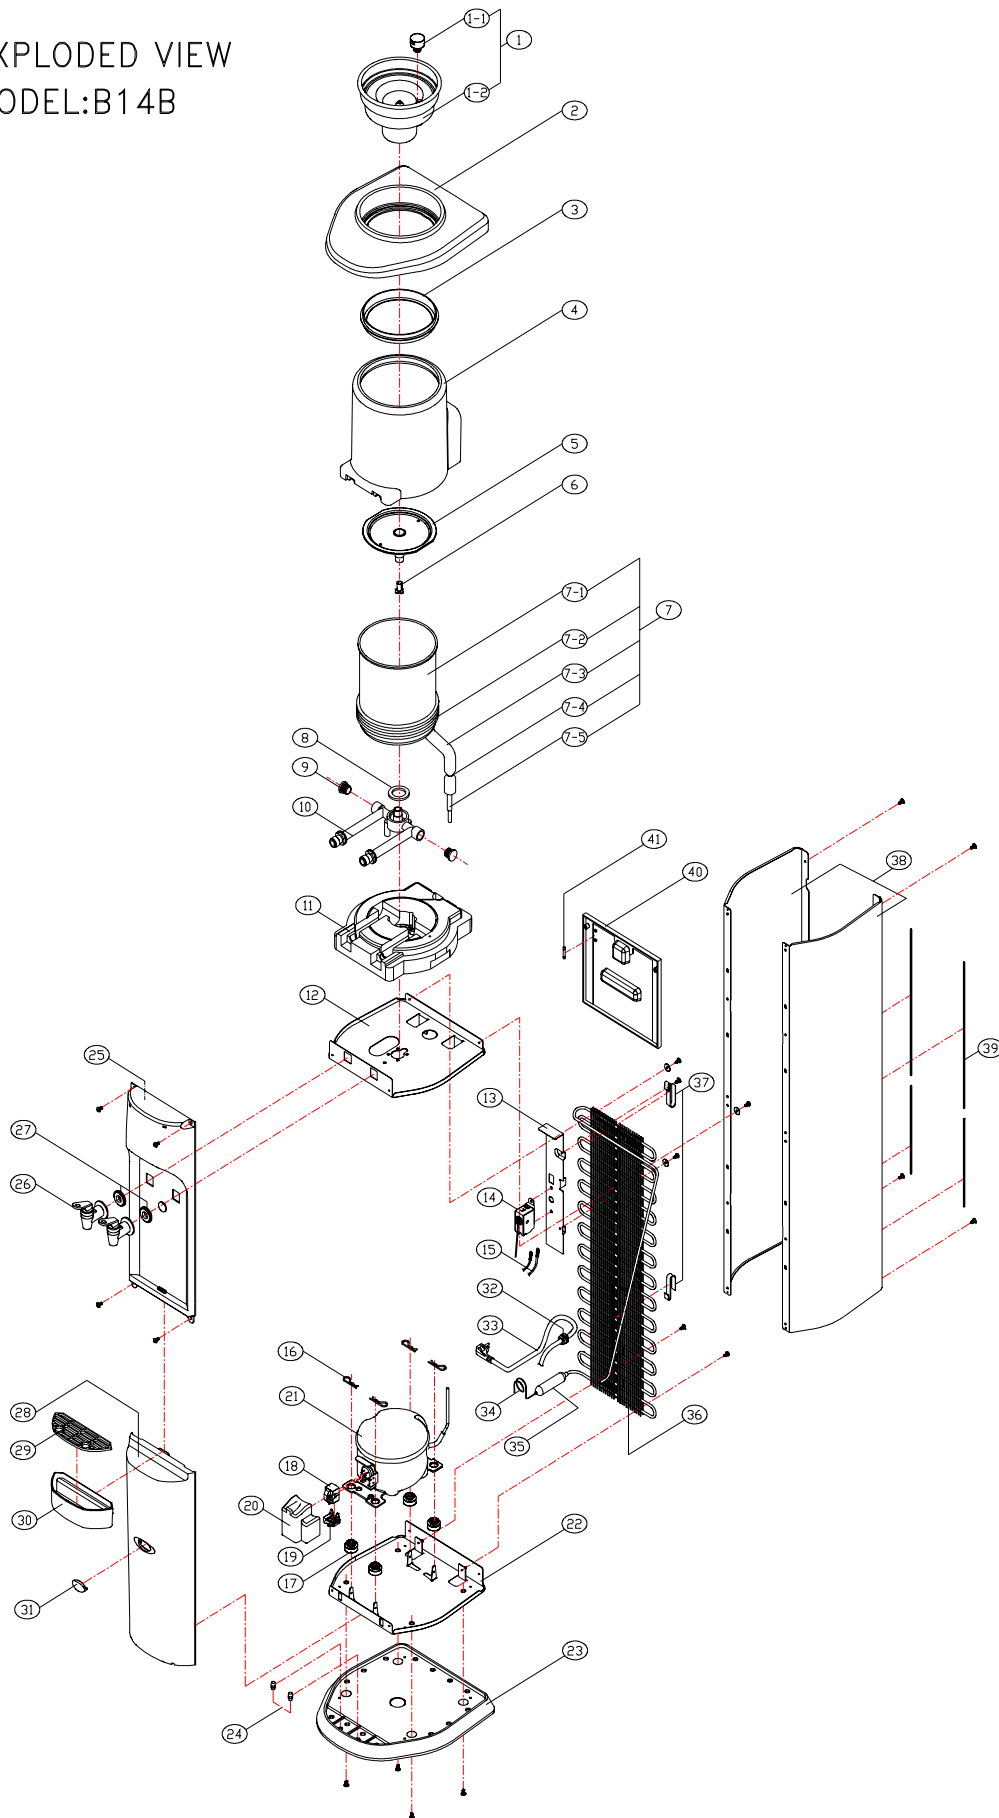

EXPLODED VIEW
MODEL: B14B

B14B SERVICE PARTS LIST

Updated December 30, 2008

No.	Part name	Part No.	Q'ty	No.	Part name	Part No.	Q'ty
1	No-Spill Kit (CN3-PF)	24-012	1	18	PTC	05-021-003	1
1-1	Air Filter Ass'y	24-101-008	1	19	OLP	05-020-003	1
1-2	No-Spill Kit	03-152	1	20	PTC Cover	05-022-001	1
2	Top Cover	03-151	1	21	Compressor	05-003B-029	1
3	Bottle Guide Packing	09-037	1	22	Base-Compressor	02-076-001	1
4	Side Insulation-Cold Water Tank	08-022	1	23	Bottom Base	03-153	1
5	Cold Water Baffle	03-107-001	1	24	Front Panel-Lower Seat Rubber	09-055	2
6	Cold Water Tank Fitting Nut	03-067	1	25	Front Panel-Upper	03-149	1
7	Cold Water Tank Ass'y	-	1	26	Faucet Ass'y	23-015A-010D 23-016A-010D	2
7-1	Cold Water Tank	02-003-010	1	27	Silicone Washer-Faucet	09-003	2
7-2	Evaporator	10-002	1	28	Front Panel-Lower	03-150	1
7-3	Cable Tie	17-003	1	29	Grid-Drip Tray	03-156	1
7-4	Insulation-Suction Tube	08-005-004	1	30	Drip Tray	03-155	1
7-5	Heat Shrinkable Tube	05-005	1	31	Lower-Name Plate	03-158B	1
8	Silicone-Outlet Pipe	09-001	1	32	Cord Bushing	07-006-003	1
9	Plug-Patition Tube	09-039	2	33	Power Supply Cord	07-052-005	1
10	Patition Tube	03-113	1	34	Capillary Tube	10-003-001	1
11	Lower Insulation-Cold Water Tank	08-023-001	1	35	Drier	05-002-001	1
12	Base-Cold Water Tank	02-075	1	36	Wire Condenser	05-008-009	1
13	Control Panel	02-073	1	37	Cord Hook	03-159	2
14	Cold Water Thermostat	07-001	1	38	Side Panel	02-074	2
15	Wire Ass'y	07-116	1	39	Protector-Side Panel	03-020	4
16	Split Pin	12-009-001	4	40	Rear Panel	03-154	1
17	Seat Rubber-Compressor	09-048-002	4	41	Spare Fuse	07-003-019	1