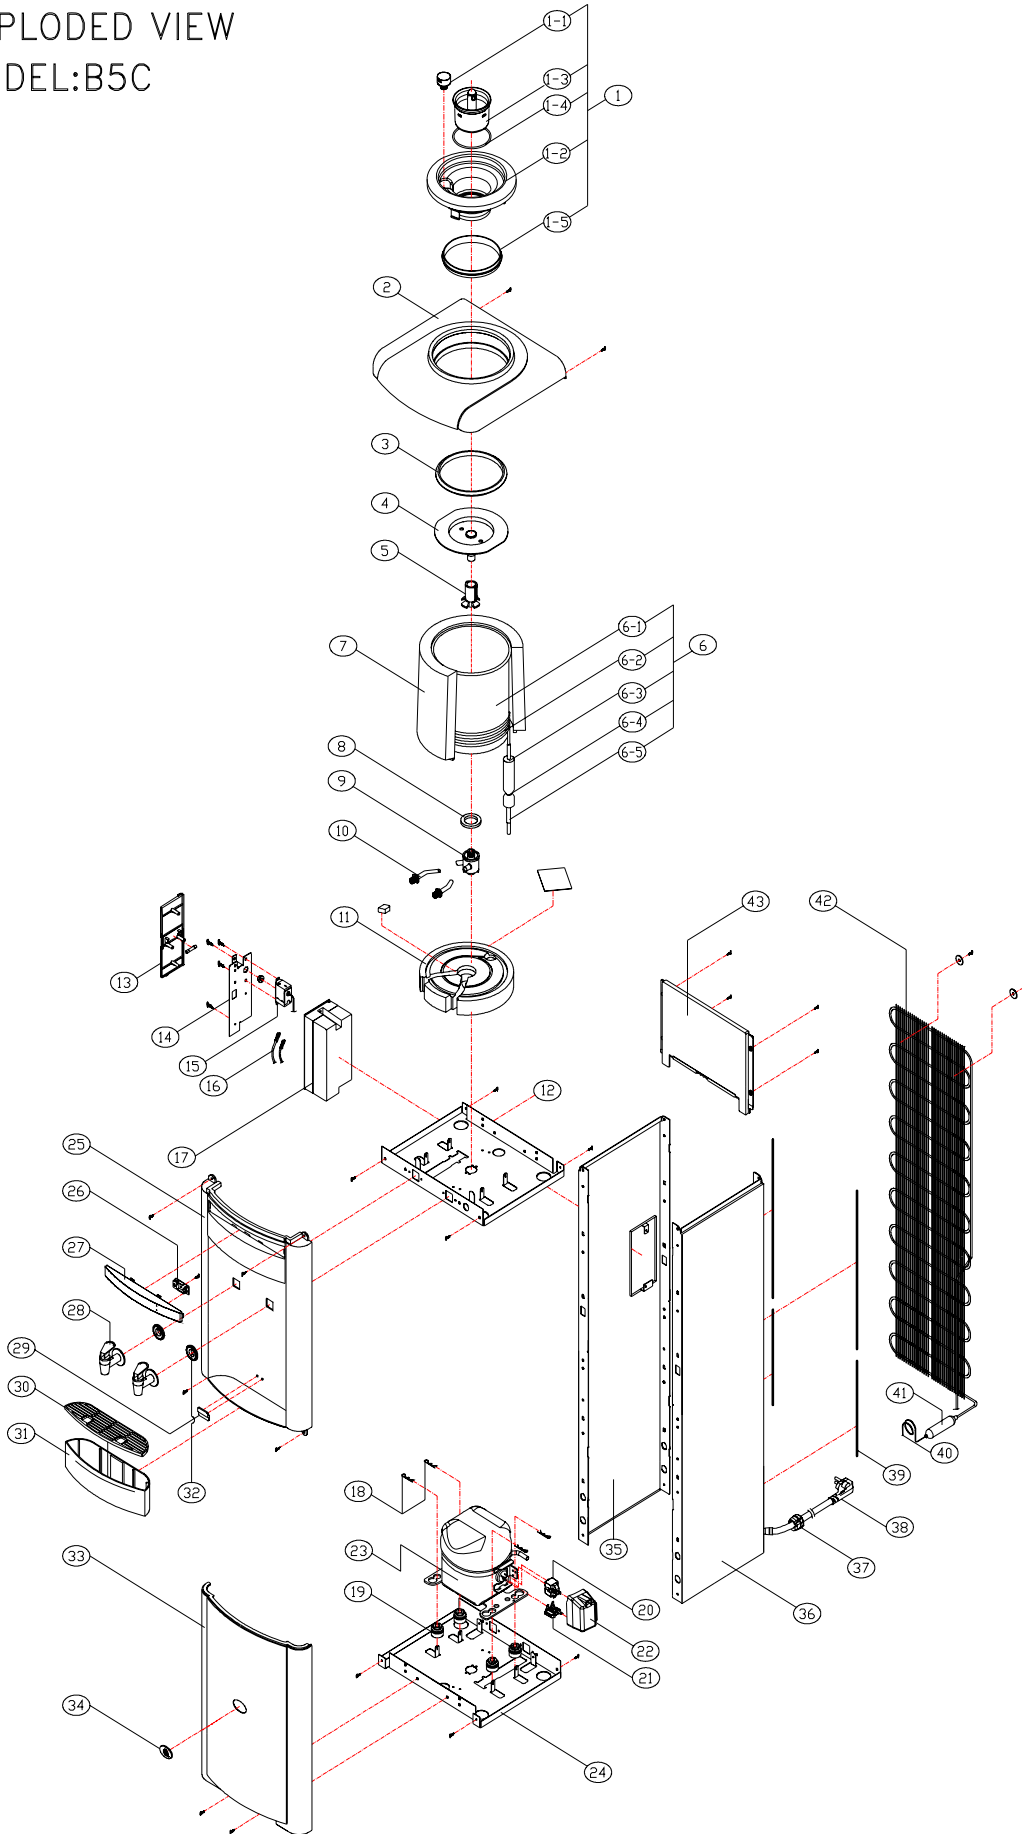

EXPLODED VIEW
MODEL: B5C

B5C SERVICE PARTS LIST

Updated December 30, 2008

No.	Part name	Part No.	Q'ty	No.	Part name	Part No.	Q'ty
1	No-Spill Kit (CN2-PA)	24-003	1	18	Split Pin	12-009-001	4
1-1	Air Filter Ass'y	24-101-008	1	19	Seat Rubber-Compressor	09-048-002	4
1-2	Bottle Guide	03-110	1	20	PTC	05-021-003	1
1-3	Probe Housing	03-111	1	21	OLP	05-020-003	1
1-4	Housing Packing	09-038	1	22	PTC Cover	05-022-001	1
1-5	Bottle Guide Packing	09-037	1	23	Compressor	05-003B-029	1
2	Top Cover	03-002	1	24	Base-Compressor	02-020-007	1
3	Gasket Cold Water Tank	09-026	1	25	Front Panel-Upper	03-003	1
4	Cold Water Baffle	03-010	1	26	Pcb Display	07-007-005	1
5	Patition Tube Fitting Nut	03-067	1	27	Display Name Plate	03-004	1
6	Cold Water Tank Ass'y	22-009	1	28	Faucet Ass'y	23-002A-001A 23-002A-003A	2
6-1	Cold Water Tank	02-003-007	1	29	Stopper Drip Tray	03-008	1
6-2	Evaporator Copper Tube	10-002	1	30	Grid-Drip Tray	03-007	1
6-3	Cable Tie	17-003	2	31	Drip Tray	03-006	1
6-4	Insulation-Suction Tube	08-005-004	1	32	Silicone Washer-Faucet	09-003	2
6-5	Heat Shrinkable Tube	05-005	1	33	Front Panel-Lower	03-005	1
7	Side Insulation-Cold Water Tank	08-002	1	34	Lower-Name Plate	03-021	1
8	Silicone-Outlet Pipe	09-001	1	35	Side Panel-(Right)	02-018-002	1
9	Patition Tube	03-065	1	36	Side Panel-(Left)	02-018-003	1
10	Outlet Nipple Cold Water	03-099	2	37	Cord Bushing	07-006-003	1
11	Lower Insulation-Cold Water Tank	08-014-001	1	38	Power Supply Cord	07-052-005	1
12	Base-Cold Water Tank	02-020-007	1	39	Protector-Side Panel	03-020	4
13	Door-Control Panel	03-050	1	40	Capillary Tube	10-003-001	1
14	Control Panel	02-024-011	1	41	Drier	05-002-001	1
15	Cold Water Thermostat	07-001	1	42	Wire Condenser	05-008-002	1
16	Wire Ass'y	07-019-009	1	43	Rear Panel	03-049	1
17	Box-Control Panel	03-068	1				