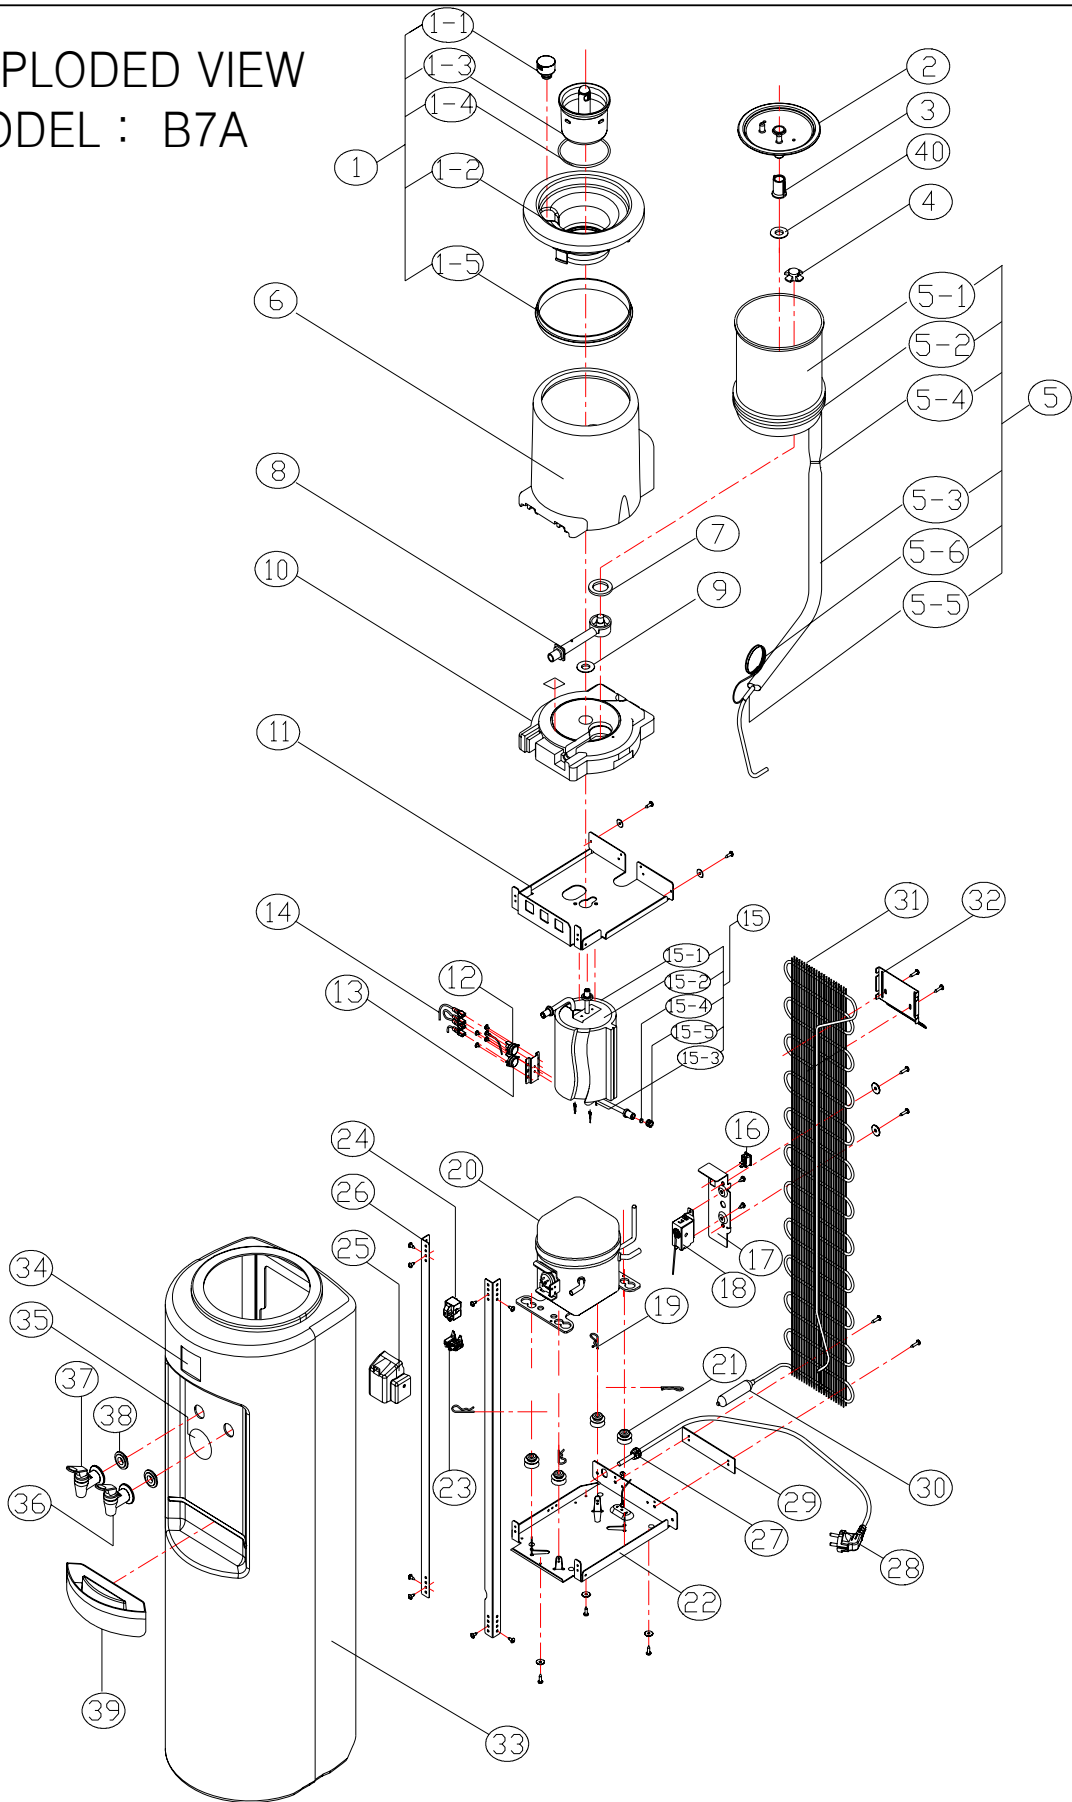

EXPLODED VIEW
MODEL : B7A

B7A SERVICE PARTS LIST

Updated December 30, 2008

No.	Part name	Part No.	Q'ty	No.	Part name	Part No.	Q'ty
1	No-Spill Kit (CN2-PB)	-	1	15-3	Heater	06-001A-007	1
1-1	Air Filter Ass'y	24-101-008	1	15-4	Drain Cap Packing	09-005	1
1-2	Bottle Guide	24-004-001	1	15-5	Drain Cap Hot Water	03-031	1
1-3	Probe Housing	03-111	1	16	Hot Water Switch	07-002-001	1
1-4	Housing Packing	09-038	1	17	Control Panel	02-053-016	1
1-5	Bottle Guide Packing	09-026	1	18	Cold Water Thermostat	07-001-001	1
2	Cold Water Baffle	03-107	1	19	Split Pin	12-009-001	4
3	Cold Water Tank Fitting Nut	03-066-001	1	20	Compressor	05-003B-029	1
4	Outlet Cold Water Pipe Nut	03-058-001	1	21	Seat Rubber-Compressor	09-048-002	4
5	Cold Water Tank Ass'y	-	1	22	Base-Compressor	02-051-004	1
5-1	Cold Water Tank	02-003-008	1	23	OLP	05-020-003	1
5-2	Evaporator Copper Tube	10-002	1	24	PTC	05-021-003	1
5-3	Insulation-Suction Tube	08-005-004	1	25	PTC Cover	05-022-001	1
5-4	Cable Tie	17-003	2	26	Strut	02-052	2
5-5	Heat Shrinkable Tube	05-005	1	27	Cord Bushing	07-006-003	1
5-6	Capillary Tube	10-003-001	1	28	Power Supply Cord	07-052-005	1
6	Side Insulation-Cold Water Tank	08-022	1	29	Panel Condenser	02-055	1
7	Silicone-Outlet Pipe	09-001	1	30	Drier	05-002-001	1
8	Cold Water Outlet Pipe	03-048-001	1	31	Wire Condenser	05-008-005	1
9	Silicone-Inlet Pipe	09-036	1	32	Handle	02-054	1
10	Lower Insulation-Cold Water Tank	08-023	1	33	Cabinet	26-001-001	1
11	Base-Cold Water Tank	02-050	1	34	Logo-Label	11-005-011	1
12	Thermal Cut-Out(manual bimetal)	07-010-002	1	35	Hot Water Caution Label	11-006-009	1
13	Hot Water Thermostat(auto bimetal)	07-009-004	1	36	Cold Faucet Ass'y	23-007A-001C	1
14	Wire Ass'y	07-096-012	1	37	Hot Faucet Ass'y	23-003A-006C	1
15	Hot Water Tank Ass'y	-	1	38	Silicone Washer-Faucet	09-003-001	2
15-1	Insulation Hot Water Tank-Side	08-004	1	39	Drip Tray	03-103	1
15-2	Hot Water Tank	21-010E-010E	1	40	Cold Water Tank Fitting Washer	03-163	1