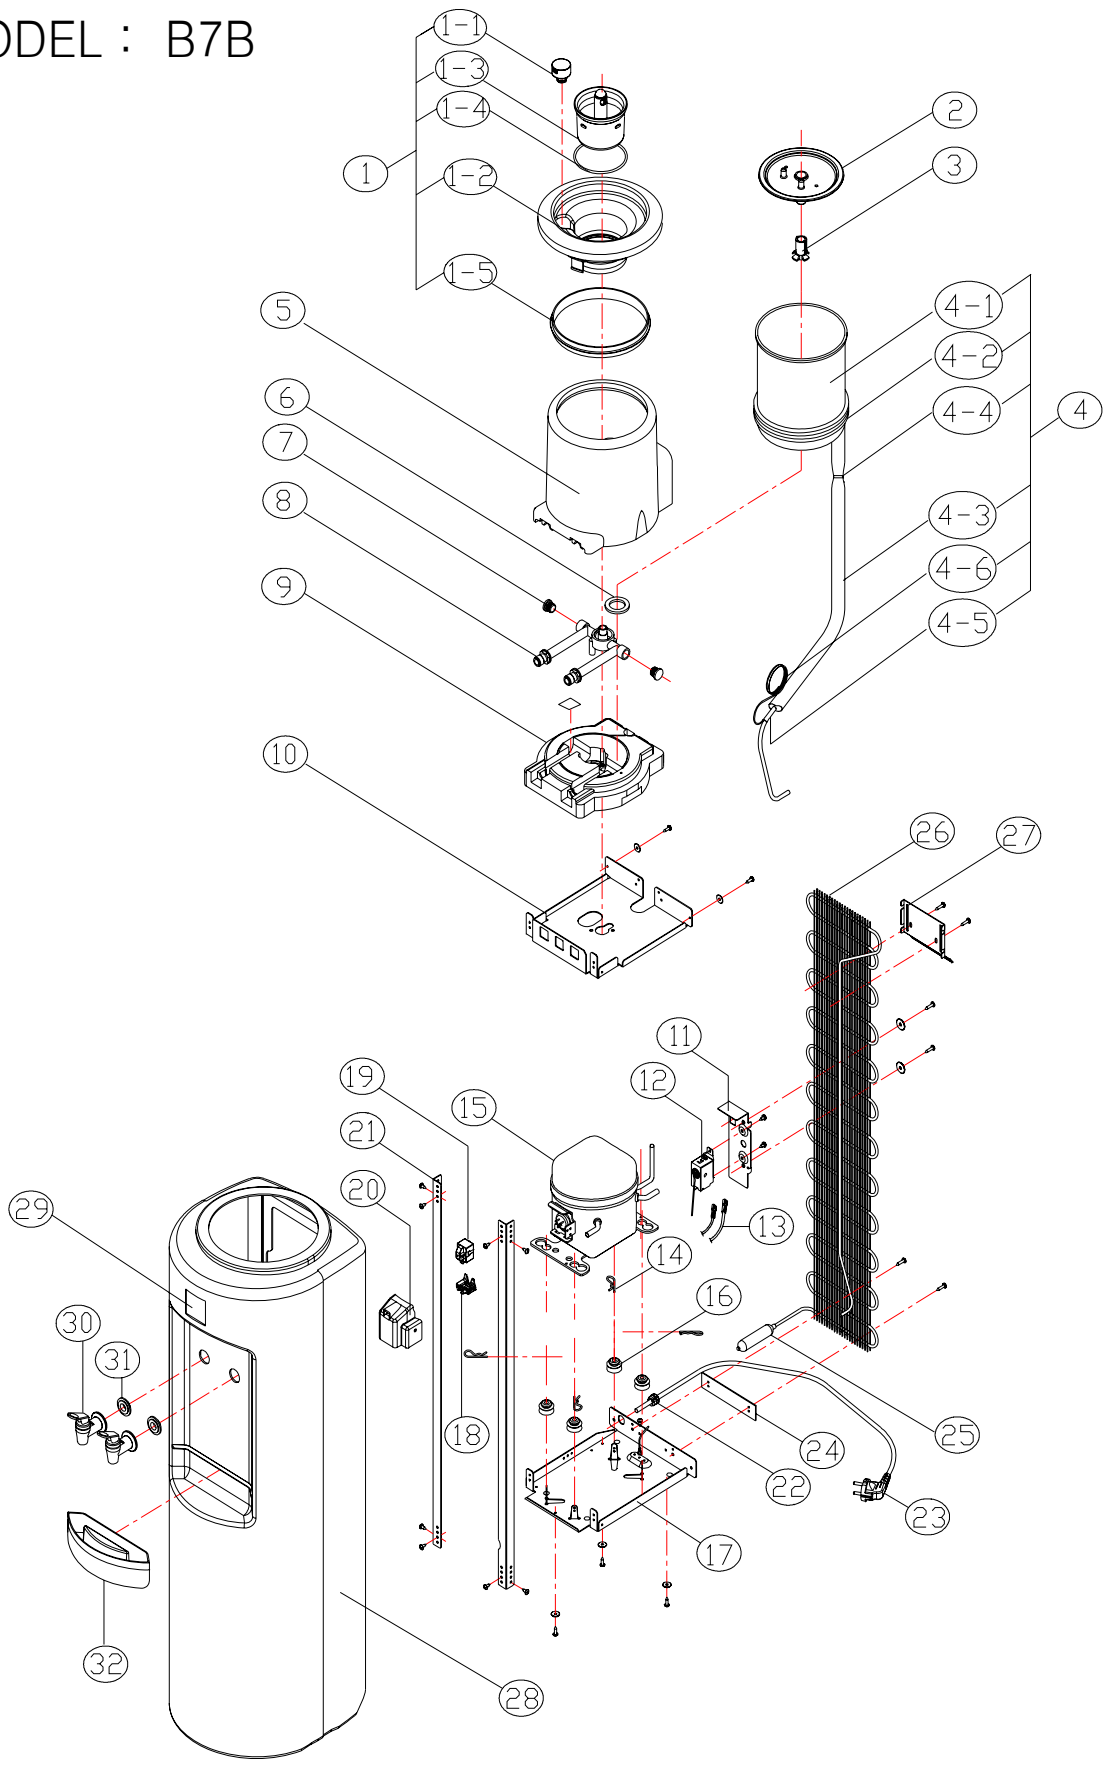

EXPLODED VIEW MODEL : B7B

B7B SERVICE PARTS LIST

Updated December 30, 2008

No.	Part name	Part No.	Q'ty	No.	Part name	Part No.	Q'ty
1	No-Spill Kit (CN2-PB)	-	1	12	Cold Water Thermostat	07-001-001	1
1-1	Air Filter Ass'y	24-101-008	1	13	Wire Ass'y	07-098-004	1
1-2	Bottle Guide	24-004-001	1	14	Split Pin	12-009-001	4
1-3	Probe Housing	03-111	1	15	Compressor	05-003B-029	1
1-4	Housing Packing	09-038	1	16	Seat Rubber-Compressor	09-048-002	4
1-5	Bottle Guide Packing	09-026	1	17	Base-Compressor	02-051-004	1
2	Cold Water Baffle	03-107	1	18	OLP	05-020-003	1
3	Cold Water Tank Fitting Nut	03-067	1	19	PTC	05-021-003	1
4	Cold Water Tank Ass'y	-	1	20	PTC Cover	05-022-001	1
4-1	Cold Water Tank	02-003-010	1	21	Strut	02-052	2
4-2	Evaporator Copper Tube	10-002	1	22	Cord Bushing	07-006-003	1
4-3	Insulation-Suction Tube	08-005-004	1	23	Power Supply Cord	07-052-005	1
4-4	Cable Tie	17-003	1	24	Panel Condenser	02-055	1
4-5	Heat Shrinkable Tube	05-005	1	25	Drier	05-002-001	1
4-6	Capillary Tube	10-003-001	1	26	Wire Condenser	05-008-005	1
5	Side Insulation-Cold Water Tank	08-022	1	27	Handle	02-054	1
6	Silicone-outlet Pipe	09-001	1	28	Cabinet	26-001-002	1
7	Plug-Patition Tube	09-039	2	29	Logo-Label	11-005-011	1
8	Patition Tube	03-113	1	30	Faucet Ass'y	23-002A-001A 23-002A-003A	2
9	Lower Insulation-Cold Water Tank	08-023-001	1	31	Silicone Washer-Faucet	09-003-001	2
10	Base-Cold Water Tank	02-050-002	1	32	Drip Tray	03-103	1
11	Control Panel	02-053-017	1				