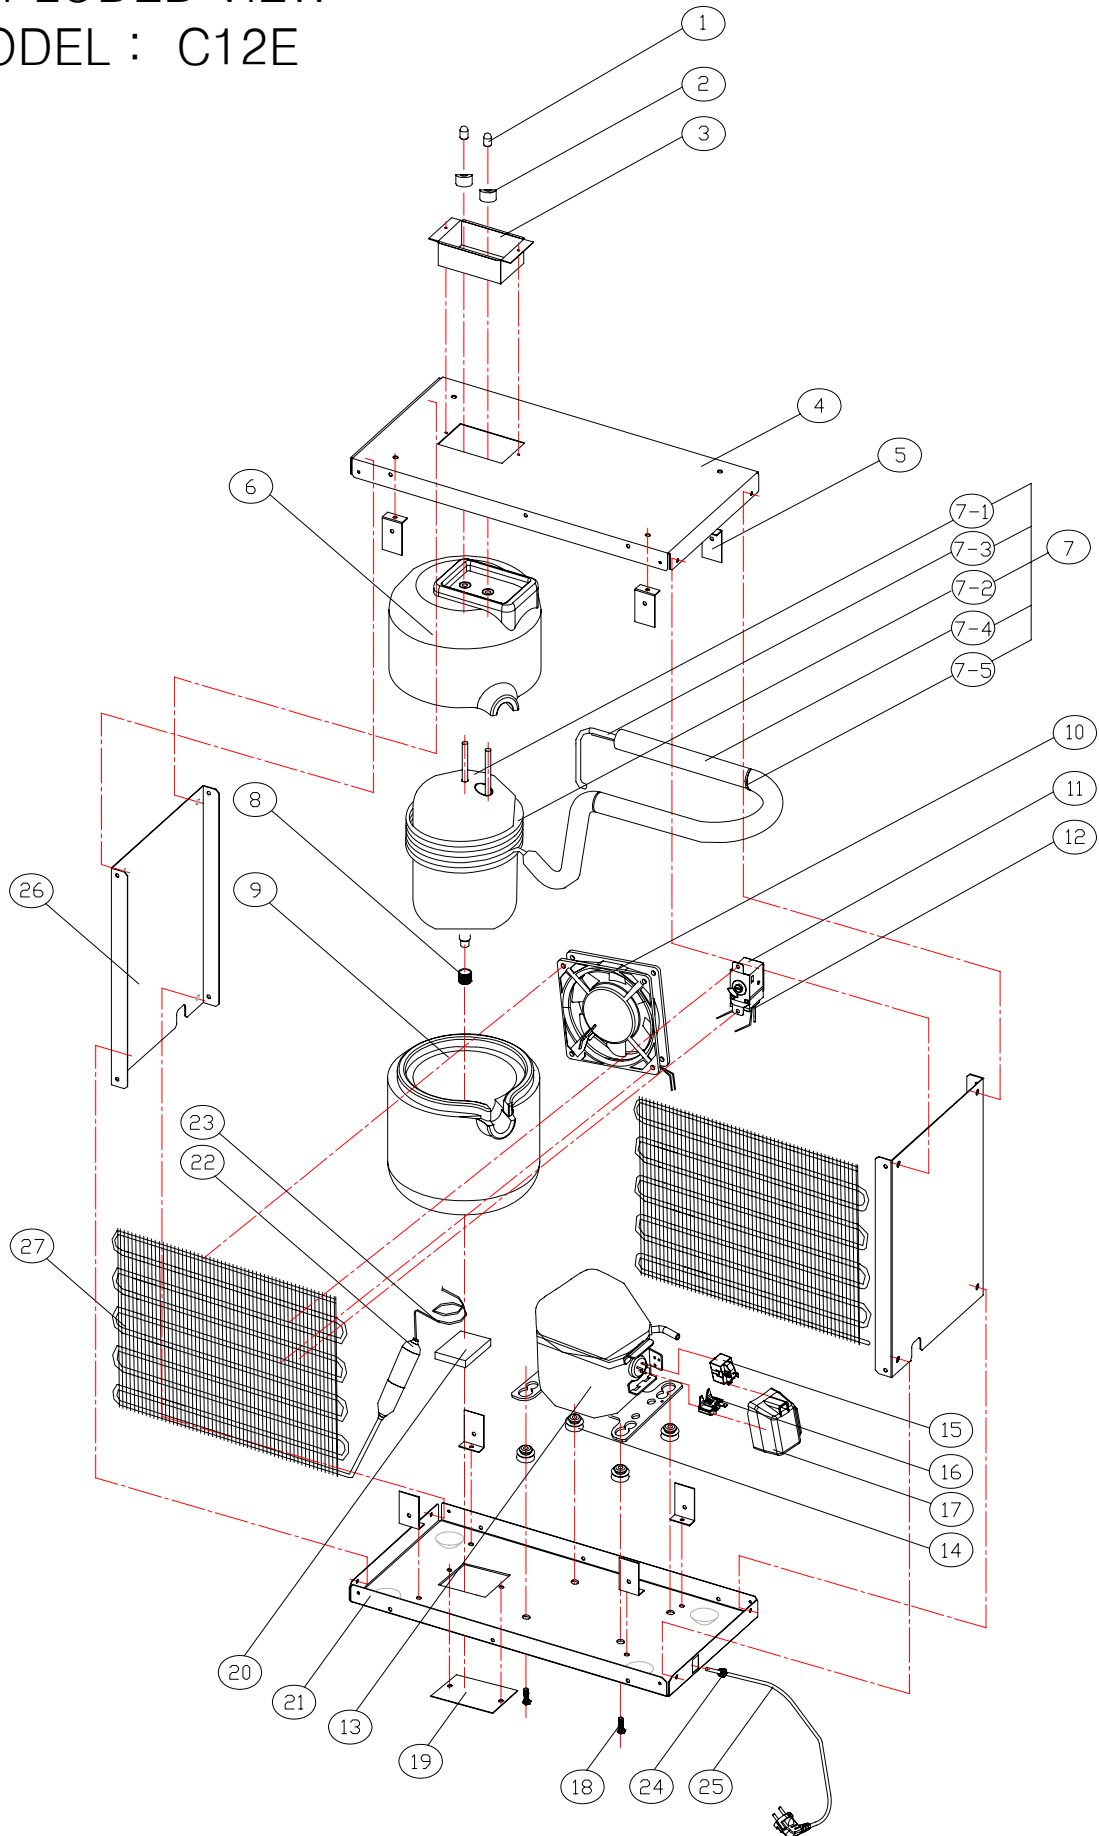

EXPLODED VIEW MODEL : C12E

C12E SERVICE PARTS LIST

Updated December 30, 2008

NO	PART NAME	PART NO	Q'TY	NO	PART NAME	PART NO	Q'TY
1	End Cab	17-053	2	27	Wire Condenser	05-008-010	2
2	Insulation-In/Outlet	08-005-004	2				
3	In/Outlet Cover	02-080-001	1				
4	Base (Top Cover)	02-077-002	1				
5	Wire Condenser Bracket	02-079	8				
6	Insulation Cold Water Tank (Upper)	08-027	1				
7	Cold Water Tank Ass'y	22-012-001	1				
7-1	Cold Water Tank	02-003-014 02-003-015	1				
7-2	Evaporator Copper Tube	10-002	1				
7-3	Heat Shrinkable Tube	05-005	1				
7-4	Insulation-Suction Pipe	08-005-004	1				
7-5	Cable Tie	17-003	1				
8	Drain Cap	04-019	1				
9	Insulation Cold Water Tank (Lower)	08-028	1				
10	Fan Motor	07-105-001	1				
11	Cold Water Thermostat	07-001-001	1				
12	Wire Ass'y	07-111-001	1				
13	Compressor (NS)	05-003B-004	1				
14	Compressor Seat Robber	09-048	4				
15	Compressor PTC	05-021-003	1				
16	Compressor OLP	05-020-003	1				
17	Compressor PTC Cover	05-022-001	1				
18	Bolt	12-033-001	4				
19	Drain Cover	02-081	1				
20	Insulation-Drain	08-029	1				
21	Base (Compressor)	02-077	1				
22	Drier	05-002-001	1				
23	Capillary Tube	10-003-001	1				
24	Cord Bushing	07-006-003	1				
25	Power Cord	07-058-004	1				
26	Side Panel	02-078-001	2				