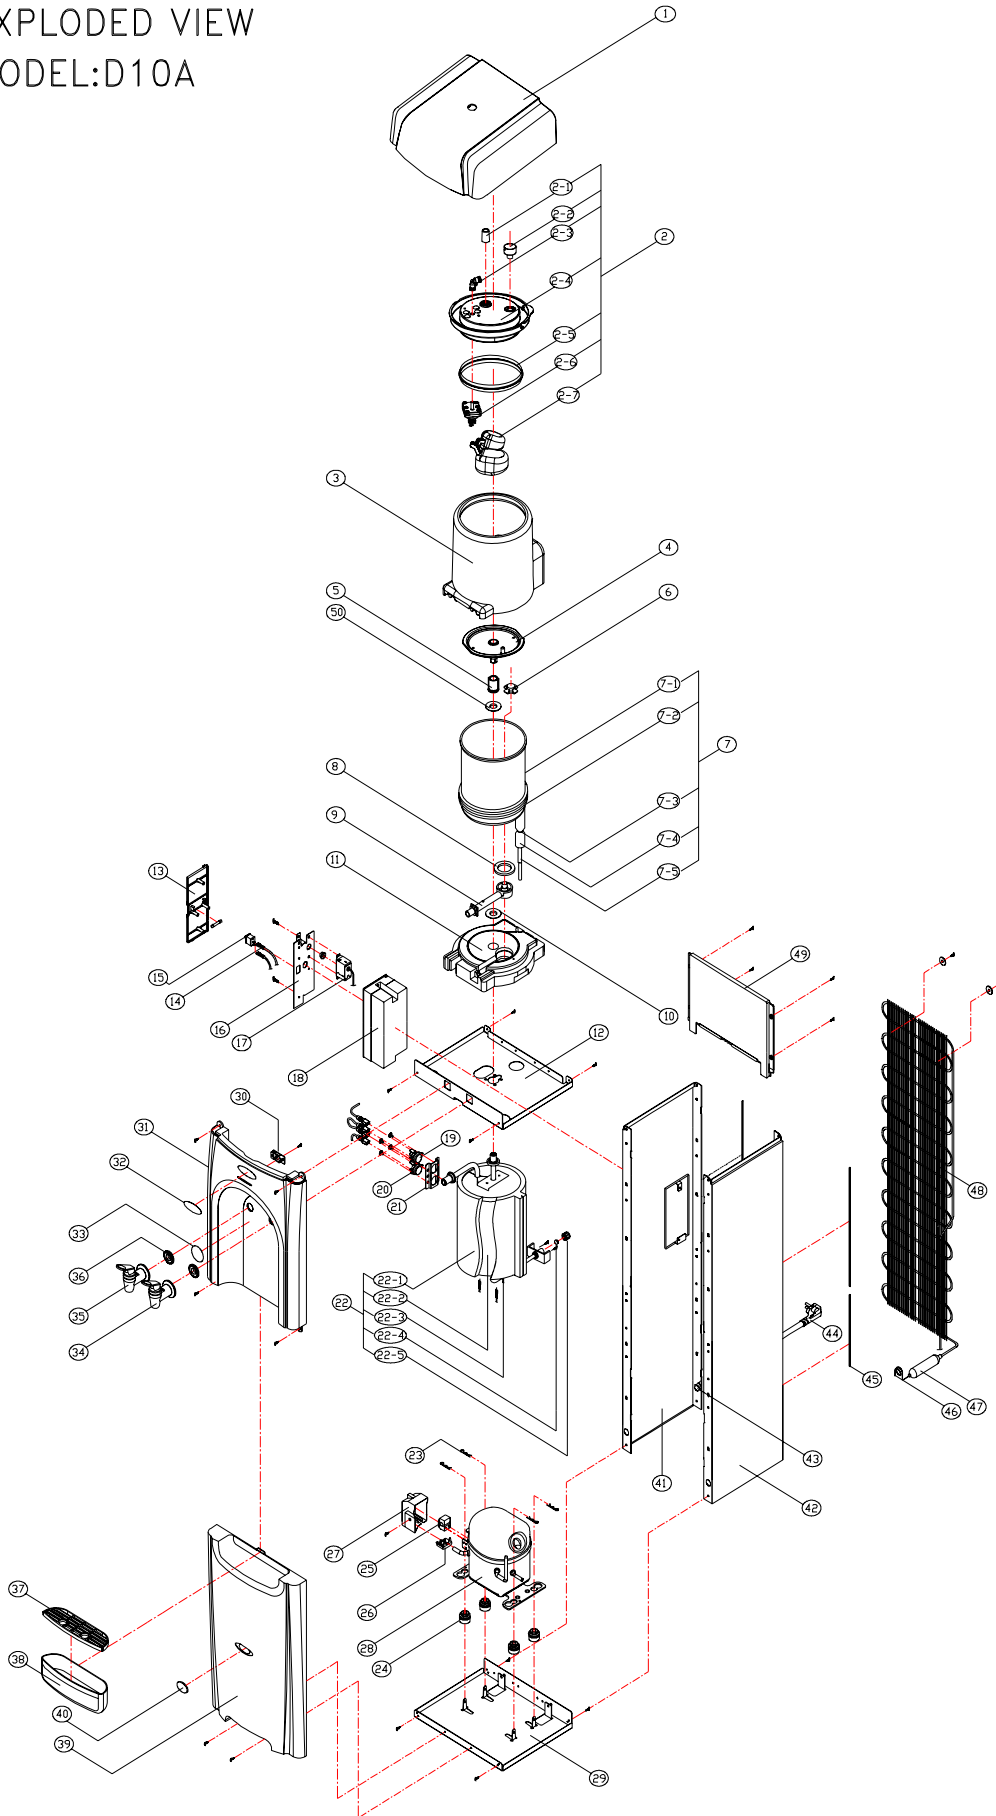

EXPLODED VIEW
MODEL:D10A

D10A SERVICE PARTS LIST

Updated December 30, 2008

No.	Part name	Part No.	Q'ty	No.	Part name	Part No.	Q'ty
1	Top Cover (POU)	03-168	1	22-1	Insulation Hot Water Tank-Side	08-004-002	1
2	Float Valve Ass'y	25-003	1	22-2	Hot Water Tank	21-013C-010E	1
2-1	Float Valve Reset Packing	09-052	1	22-3	Heater	06-001A-007	1
2-2	Air Filter	08-021	1	22-4	Drain Cap Packing	09-005	1
2-3	Elbow Union	10-009-008	1	22-5	Drain Cap Hot Water	03-031	1
2-4	Float Valve Cover	03-147	1	23	Split Pin	12-009-001	4
2-5	Packing	09-037-001	1	24	Seat Rubber-Compressor	09-048-002	4
2-6	Float Valve Body	03-144	1	25	PTC	05-021-003	1
2-7	Float Valve	03-145	1	26	OLP	05-020-003	1
3	Side Insulation-Cold Water Tank	08-022	1	27	PTC Cover	05-022-001	1
4	Cold Water Baffle	03-107-001	1	28	Compressor	05-003B-029	1
5	Cold Water Tank Fitting Nut	03-066-001	1	29	Base-Compressor	02-060	1
6	Outlet Cold Water Pipe Nut	03-058-001	1	30	Pcb Display	07-007-006	1
7	Cold Water Tank Ass'y	-	1	31	Front Panel-Upper	03-119	1
7-1	Cold Water Tank	02-003-008	1	32	Logo-Label	11-005-022A	1
7-2	Evaporator Copper Tube	10-002	1	33	Hot Water Caution Label	11-006-009	1
7-3	Cable Tie	17-003	2	34	Cold Faucet Ass'y	23-002A-001A	1
7-4	Insulation-Suction Tube	08-005-004	1	35	Hot Faucet Ass'y	23-003A-003A	1
7-5	Heat Shrinkable Tube	05-005	1	36	Silicone Washer-Faucet	09-003	2
8	Silicone-Outlet Pipe	09-001	1	37	Grid-Drip Tray	03-124	1
9	Cold Water Outlet Pipe	03-048-001	1	38	Drip Tray	03-123	1
10	Silicone-Inlet Pipe	09-036	1	39	Front Panel-Lower	03-120	1
11	Lower Insulation-Cold Water Tank	08-023	1	40	Lower-Name Plate	03-126	1
12	Base-Cold Water Tank	02-061	1	41	Side Panel-(Right)	02-018-002	1
13	Door-Control Panel	03-050	1	42	Side Panel-(Left)	02-018-003	1
14	Wire Ass'y	07-112-004	1	43	Cord Bushing	07-006-003	1
15	Hot Water Switch	07-002-001	1	44	Power Supply Cord	07-052-005	1
16	Control Panel	02-024-010	1	45	Protector-Side Panel	03-020	4
17	Cold Water Thermostat	07-001	1	46	Capillary Tube	10-003-001	1
18	Box-Control Panel	03-068	1	47	Drier	05-002-001	1
19	Thermal Cut-Out(manual bimetal)	07-010-002	1	48	Wire Condenser	05-008-002	1
20	Hot Water Thermostat(auto bimetal)	07-009-004	1	49	Rear Panel	03-049	1
21	Bi-Metal Bracket	02-006-001	1	50	Cold Water Tank Fitting Washer	03-163	1
22	Hot Water Tank Ass'y	-	1				