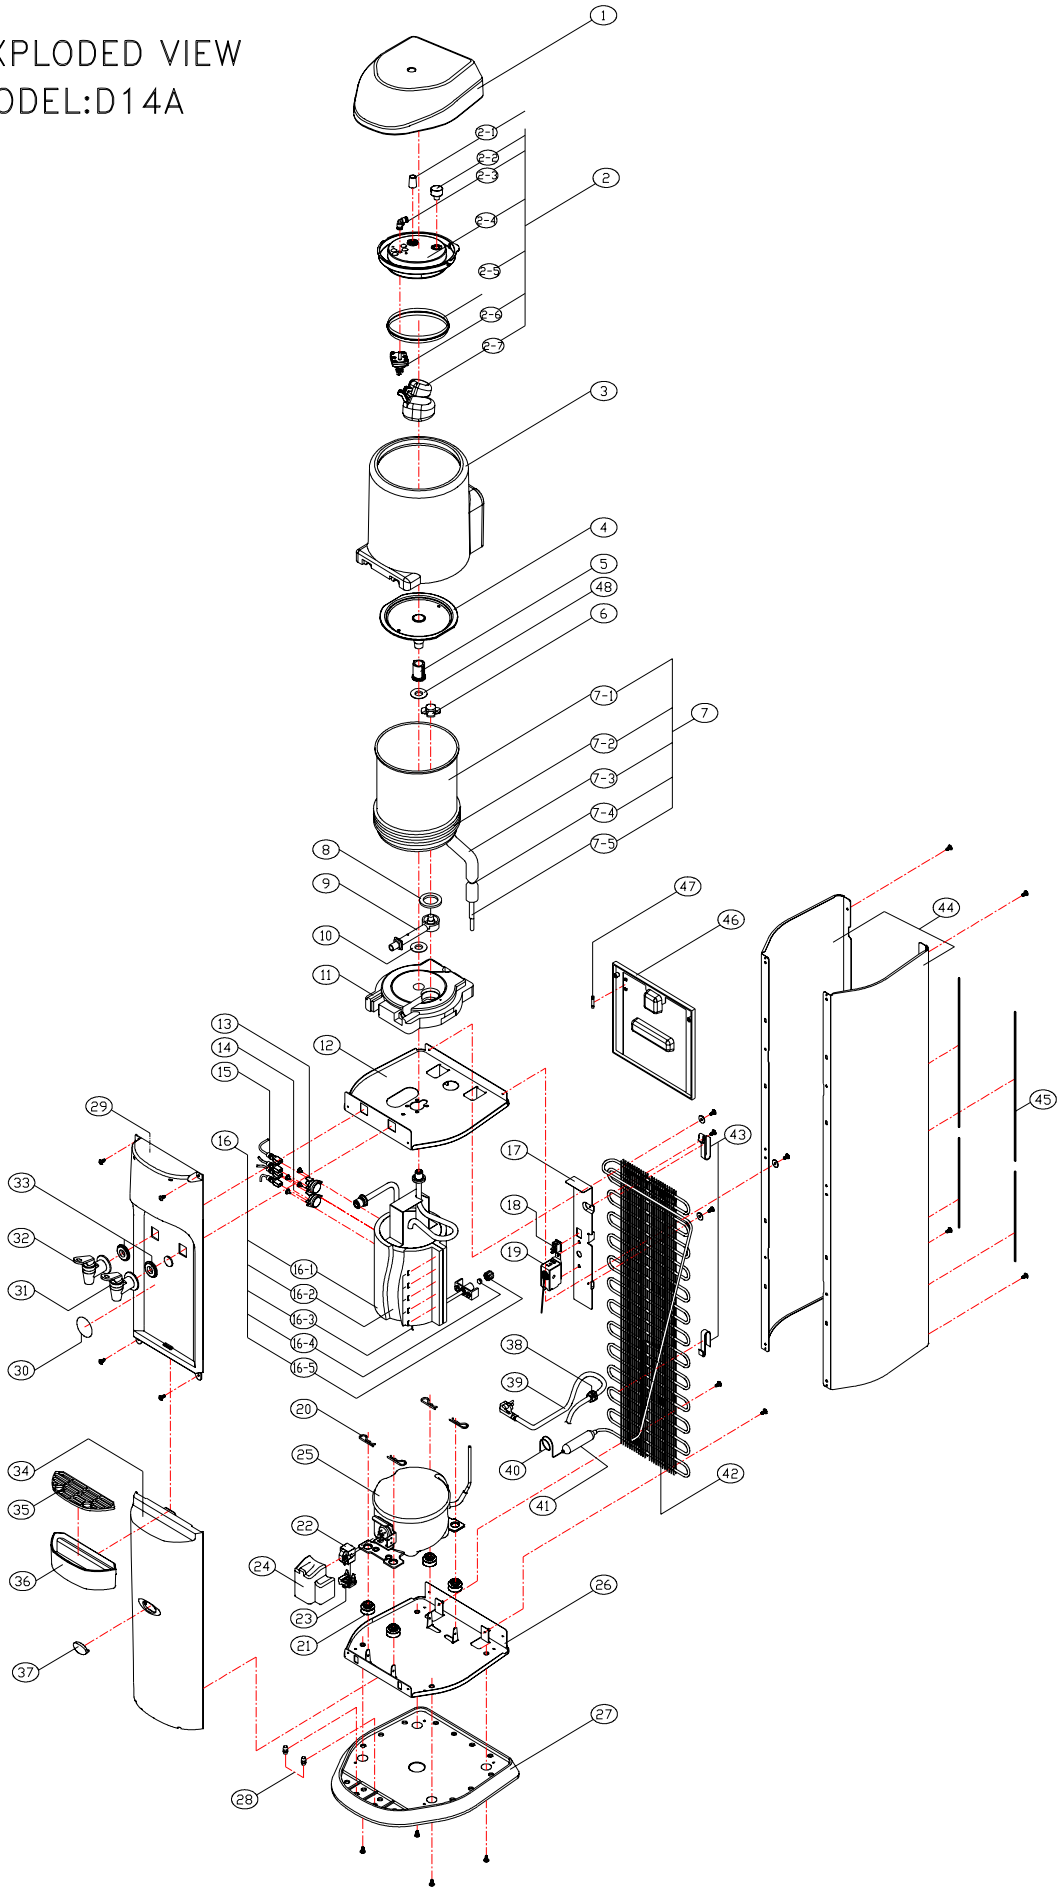

EXPLODED VIEW  
MODEL:D14A

**D14A SERVICE PARTS LIST**

Updated December 30, 2008

NO	PART NAME	PART NO	Q'TY	NO	PART NAME	PART NO	Q'TY
1	Top Cover(POU)	03-169	1	17	Control Panel	02-073	1
2	Float Valve Ass'y	25-004	1	18	Hot Water Switch	07-002-003	1
2-1	Float Valve RESET Packing	09-052	1	19	Cold Water Thermostat	07-001	1
2-2	Air Filter	08-021	1	20	Split Pin	12-009-001	4
2-3	Elbow Union	10-009-008	1	21	Seat Rubber-Compressor	09-048-002	4
2-4	Float Valve Cover	03-147	1	22	OLP	05-020-003	1
2-5	Packing	09-037-001	1	23	PTC	05-021-003	1
2-6	Float Valve Body	03-144	1	24	PTC Cover	05-022-001	1
2-7	Float Valve	03-145	1	25	Compressor	05-003B-029	1
3	Side Insulation-Cold Water Tank	08-022	1	26	Base-Compressor	02-076-001	1
4	Cold Water Baffle	03-107-001	1	27	Bottom Base	03-153	1
5	Cold Water Tank Fitting Nut	03-066-001	1	28	Front Panel-Lower Seat Rubber	09-055	2
6	Outlet Cold Water Pipe Nut	03-058-001	1	29	Front Panel-Upper	03-149	1
7	Cold Water Tank Ass'y	-	1	30	Hot Water Caution Label	11-006-009	1
7-1	Cold Water Tank	02-003-008	1	31	Cold Faucet Ass'y	23-014A-003A	1
7-2	Evaporator	10-002	1	32	Hot Faucet Ass'y	23-003A-003A	1
7-3	Insulation-Suction Pipe	08-005-004	1	33	Silicon Washer-Faucet	09-003	2
7-4	Cable Tie	17-003	1	34	Front Panel-Lower	03-150	1
7-5	Heat Shrinkable Tube	05-005	1	35	Grid-Drip Tray	03-156	1
8	Silicon-Outlet Pipe	09-001	1	36	Drip Tray	03-155	1
9	Cold Water Outlet Pipe	03-048-001	1	37	Lower-Name Plate	03-158A	1
10	Silicon-Inlet Pipe	09-036	1	38	Cord Bushing	07-006-003	1
11	Lower Insulation-Cold Water Tank	08-023	1	39	Power Cord	07-052-005	1
12	Base-Cold Water Tank	02-075	1	40	Capillary Tube	10-003-001	1
13	Thermal Cut-out (manual bimetal)	07-010-002	1	41	Drier	05-002-001	1
14	Hot Water Thermostat (auto bimetal)	07-009-004	1	42	Wire Condenser	05-008-009	1
15	Wire Ass'y	07-115-002	1	43	Cord Hook	03-159	2
16	Hot Water Tank Ass'y	-	1	44	Side Panel	02-074	2
16-1	Side Insulation-Hot Water Tank	08-004-002	1	45	Protector-Side Panel	03-020-001	4
16-2	Hot Water Tank	21-015F-010E	1	46	Rear Panel	03-154	1
16-3	Heater	06-002A-007	1	47	Spare Fuse	07-003-019	1
16-4	Silicon-Rubber Drain Cap	09-005	1	48	Cold Water Tank Fitting Washer	03-163	1
16-5	Drain Cap Hot Water	03-031	1				