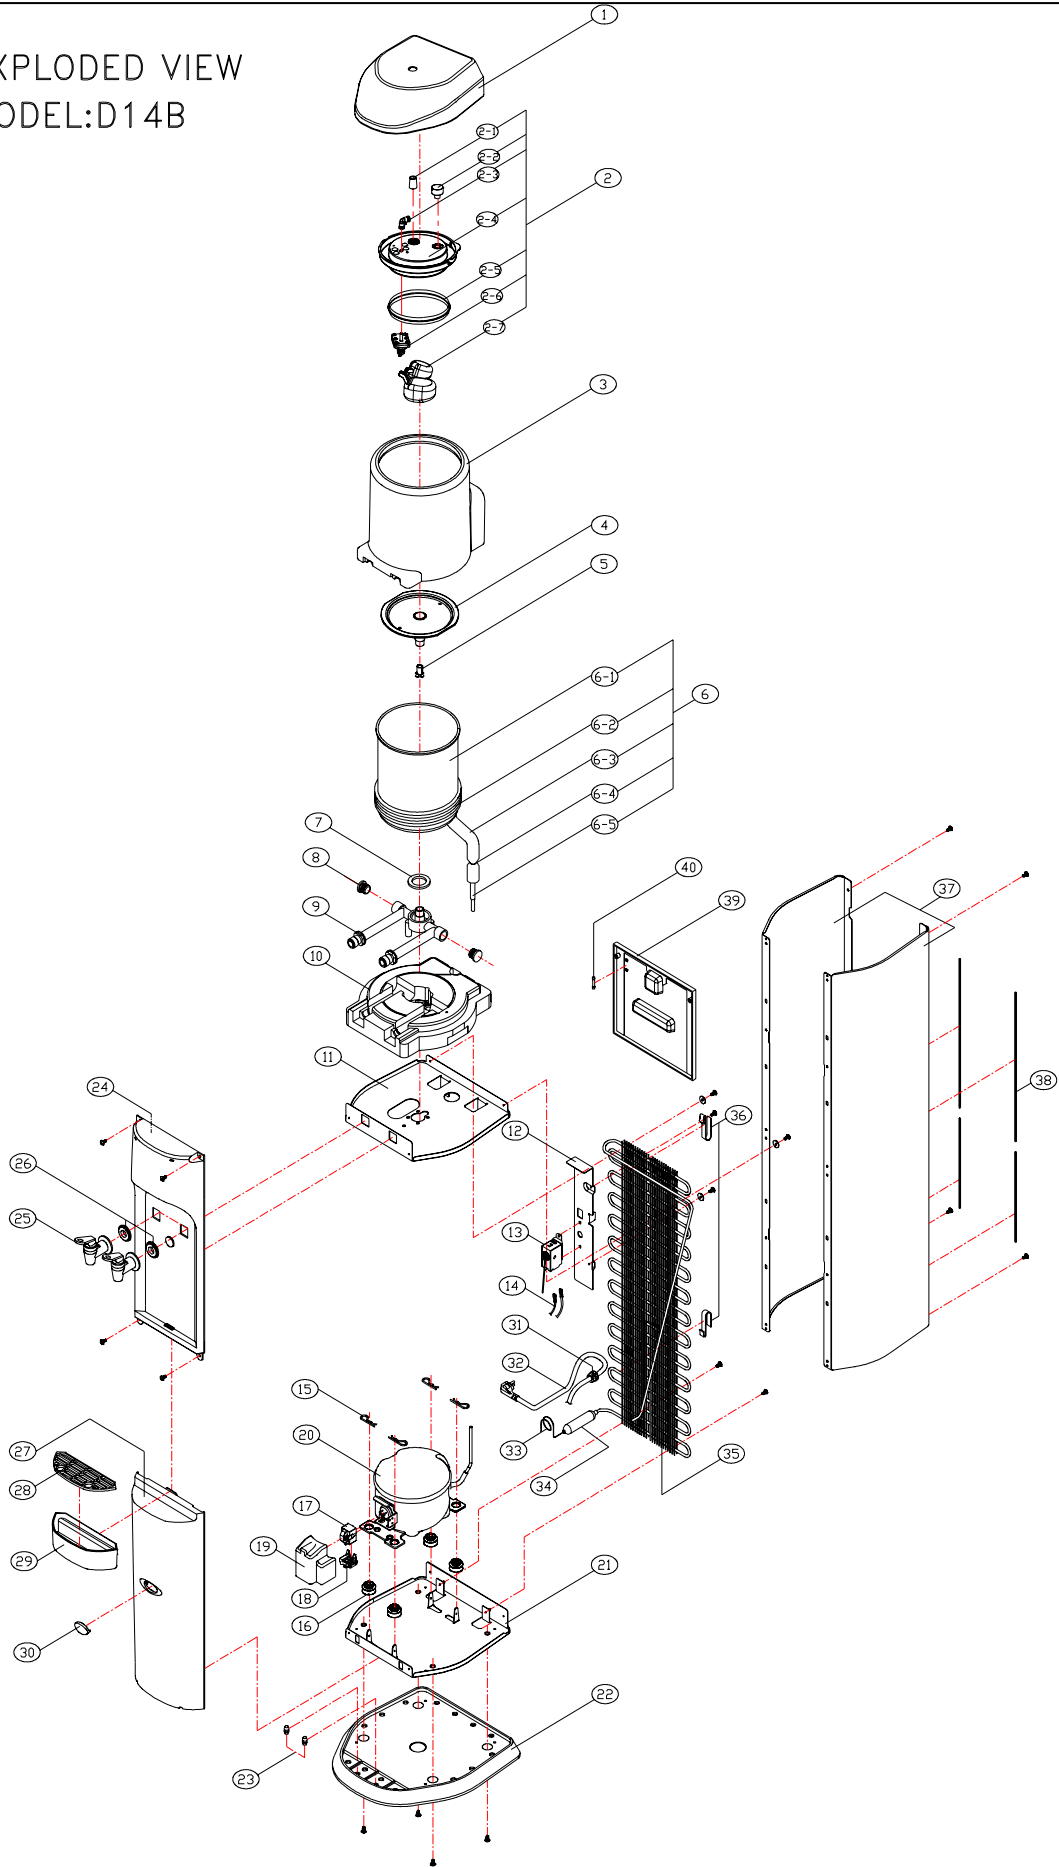

EXPLODED VIEW  
MODEL:D14B

**D14B SERVICE PARTS LIST**

Updated December 30, 2008

NO	PART NAME	PART NO	Q'TY	NO	PART NAME	PART NO	Q'TY
1	Top Cover(POU)	03-169	1	15	Split Pin	12-009-001	1
2	Float Valve Ass'y	25-004	1	16	Seat Rubber-Compressor	09-048-002	4
2-1	Float Valve Reset Packing	09-052	1	17	OLP	05-020-003	1
2-2	Air Filter	08-021	1	18	PTC	05-021-003	1
2-3	Elbow Union	10-009-008	1	19	PTC Cover	05-022-001	1
2-4	Float Valve Cover	03-147	1	20	Compressor	05-003B-029	1
2-5	Packing	09-037-001	1	21	Base-Compressor	02-076-001	1
2-6	Float Valve Body	03-144	1	22	Bottom Base	03-153	1
2-7	Float Valve	03-145	1	23	Front Panel-Lower Seat Rubber	09-055	2
3	Side Insulation-Cold Water Tank	08-022	1	24	Front Panel-Upper	03-149	1
4	Cold Water Baffle	03-107-001	1	25	Faucet Ass'y	23-015A-010D 23-016A-010D	2
5	Cold Water Tank Fitting Nut	03-067	1	26	Silicon Washer-Faucet	09-003	2
6	Cold Water Tank Ass'y	-	1	27	Front Panel-Lower	03-150	1
6-1	Cold Water Tank	02-003-010	1	28	Grid-Drip Tray	03-156	1
6-2	Evaporator	10-002	1	29	Drip Tray	03-155	1
6-3	Insulation-Suction Pipe	08-005-004	1	30	Lower-Name Plate	03-158B	1
6-4	Cable Tie	17-003	1	31	Cord Bushing	07-006-003	1
6-5	Heat Shrinkable Tube	05-005	1	32	Power Cord	07-052-005	1
7	Silicon-Outlet Pipe	09-001	1	33	Capillary Tube	10-002	1
8	Plug-Patition Tube	09-039	2	34	Drier	05-002-001	1
9	Patition Tube	03-113	1	35	Wire Condenser	05-008-009	1
10	Lower Insulation-Cold Water Tank	08-023-001	1	36	Cord Hook	03-159	2
11	Base-Cold Water Tank	02-075	1	37	Side Panel	02-074	2
12	Control Panel	02-073	1	38	Protector-Side Panel	03-020	4
13	Cold Water Thermostat	07-001	1	39	Rear Panel	03-154	1
14	Wire Ass'y	07-116	1	40	Spare Fuse	07-003-019	1