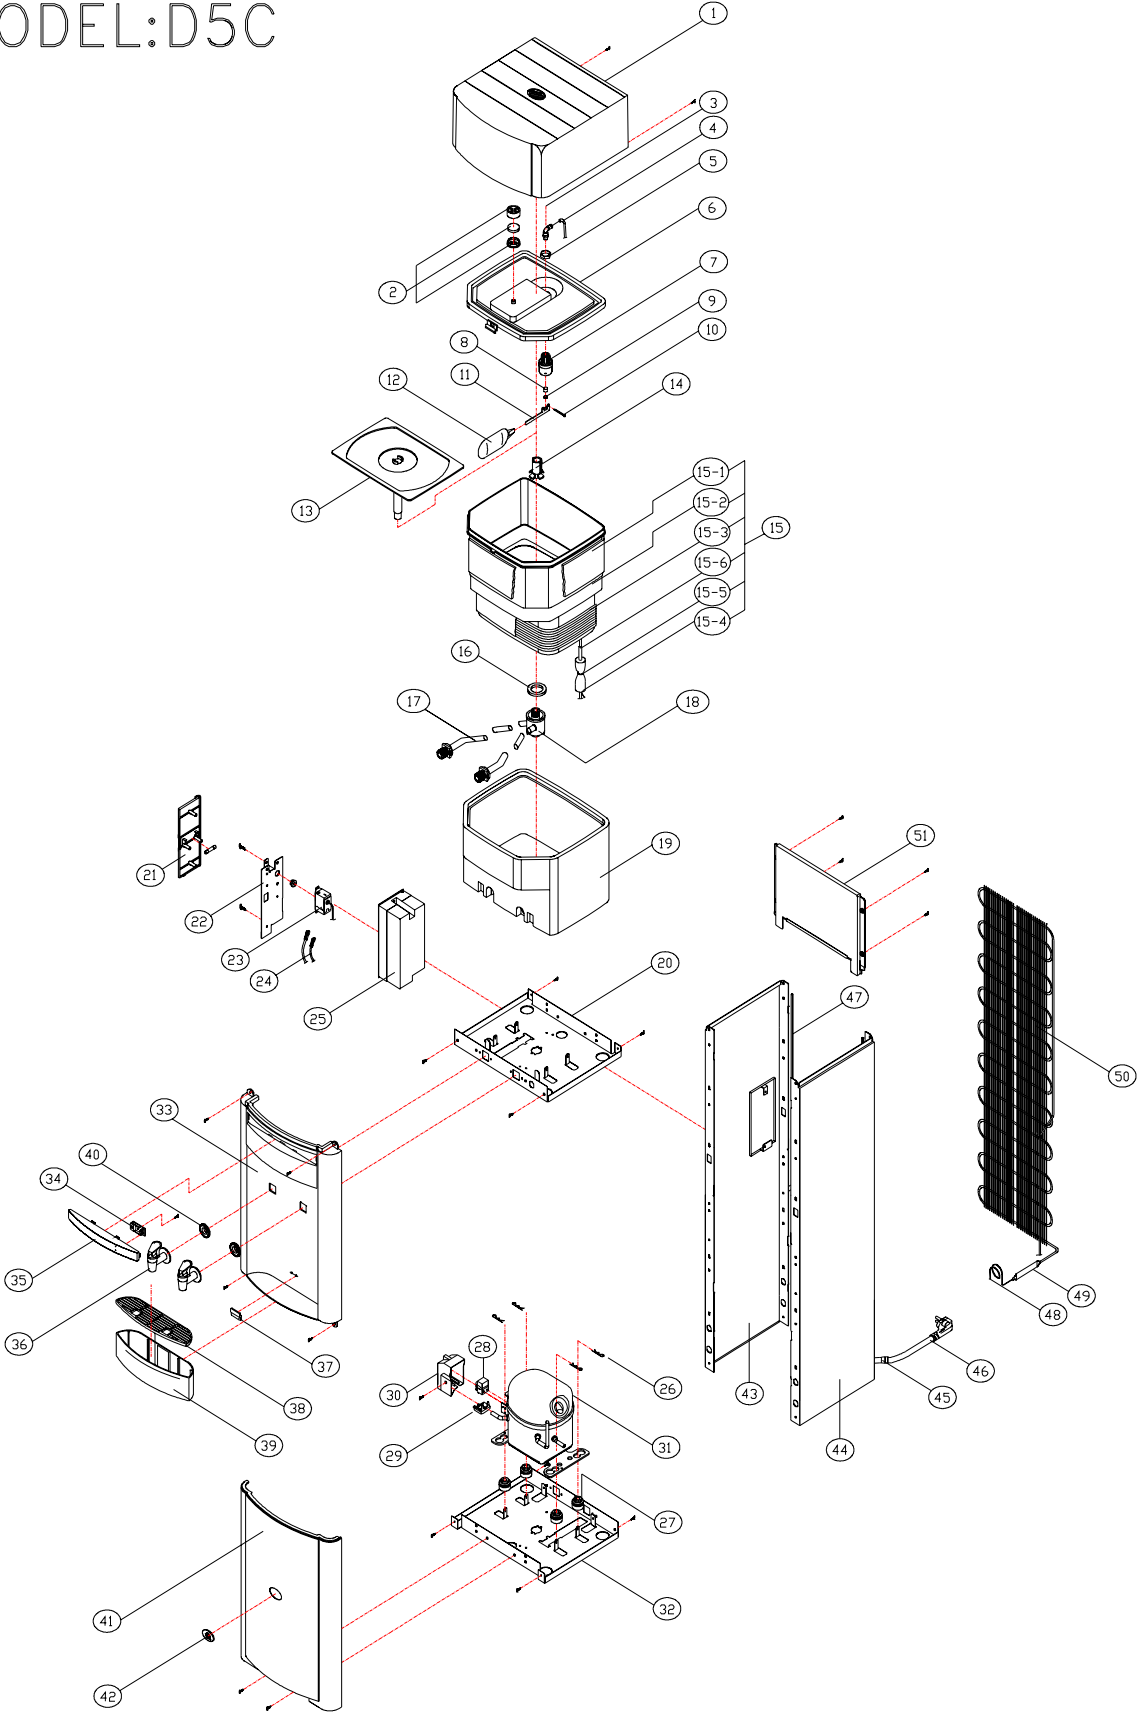

EXPLODED VIEW

MODEL:D5C

D5C SERVICE PARTS LIST

Updated December 30, 2008

No.	Part name	Part No.	Q'ty	No.	Part name	Part No.	Q'ty
1	Top Cover	03-041	1	24	Wire Ass'y	07-019-009	1
2	Air Filter	08-021	1	25	Box-Control Panel	03-068	1
3	Elbow	10-023	1	26	Split Pin	12-009-001	4
4	PE Tube	09-017	1	27	Seat Rubber-Compressor	09-048-002	4
5	Nut-Flote Valve	04-011	1	28	PTC	05-021-003	1
6	Cover-Reservoir	03-063	1	29	OLP	05-020-003	1
7	Body-Float Valve	03-074	1	30	PTC Cover	05-022-001	1
8	Packing-Float Valve	09-027	1	31	Compressor	05-003B-029	1
9	Washer-Float Valve	02-034	1	32	Base - Compressor	02-020-007	1
10	Float Valve Pin	12-010	1	33	Front Panel-Upper	03-003	1
11	Shaft-Float Valve	02-033	1	34	Pcb Display	07-007-005	1
12	Float	03-047	1	35	Display Name Plate	03-004	1
13	Rectangular Baffle	03-059	1	36	Faucet Ass'y	23-002A-001A 23-002A-003A	2
14	Patition Tube Fitting Nut	03-067	1	37	Stopper Drip Tray	03-008	1
15	Reservoir Ass'y	-	1	38	Grid-Drip Tray	03-007	1
15-1	Insulation Reservoir-Upper	08-011	1	39	Drip Tray	03-006	1
15-2	Reservoir	03-056-001	1	40	Silicone Washer-Faucet	09-003	2
15-3	Evaporator Copper Tube	10-022	1	41	Front Panel-Lower	03-005	1
15-4	Insulation-Suction Tube	08-005-004	1	42	Lower-Name Plate	03-021	1
15-5	Cable Tie	17-003	1	43	Side Panel-(Right)	02-018-002	1
15-6	Heat Shirnkable Tube	05-005	1	44	Side Panel-(Left)	02-018-003	1
16	Silicon-Outlet Water Pipe	09-001	1	45	Cord Bushing	07-006-003	1
17	Outlet Nipple Cold Water	03-099	2	46	Power Supply Cord	07-052-005	1
18	Patition Tube	03-065	1	47	Protector-Side Panel	03-020	4
19	Insulation Reservoir	08-016-002	1	48	Capillary Tube	10-003-001	1
20	Base-Cold Water Tank	02-020-007	1	49	Drier	05-002-001	1
21	Door-Control Panel	03-050	1	50	Wire Condenser	05-008-002	1
22	Control Panel	02-024-010	1	51	Rear Panel	03-049	1
23	Cold Water Thermostat	07-001	1				