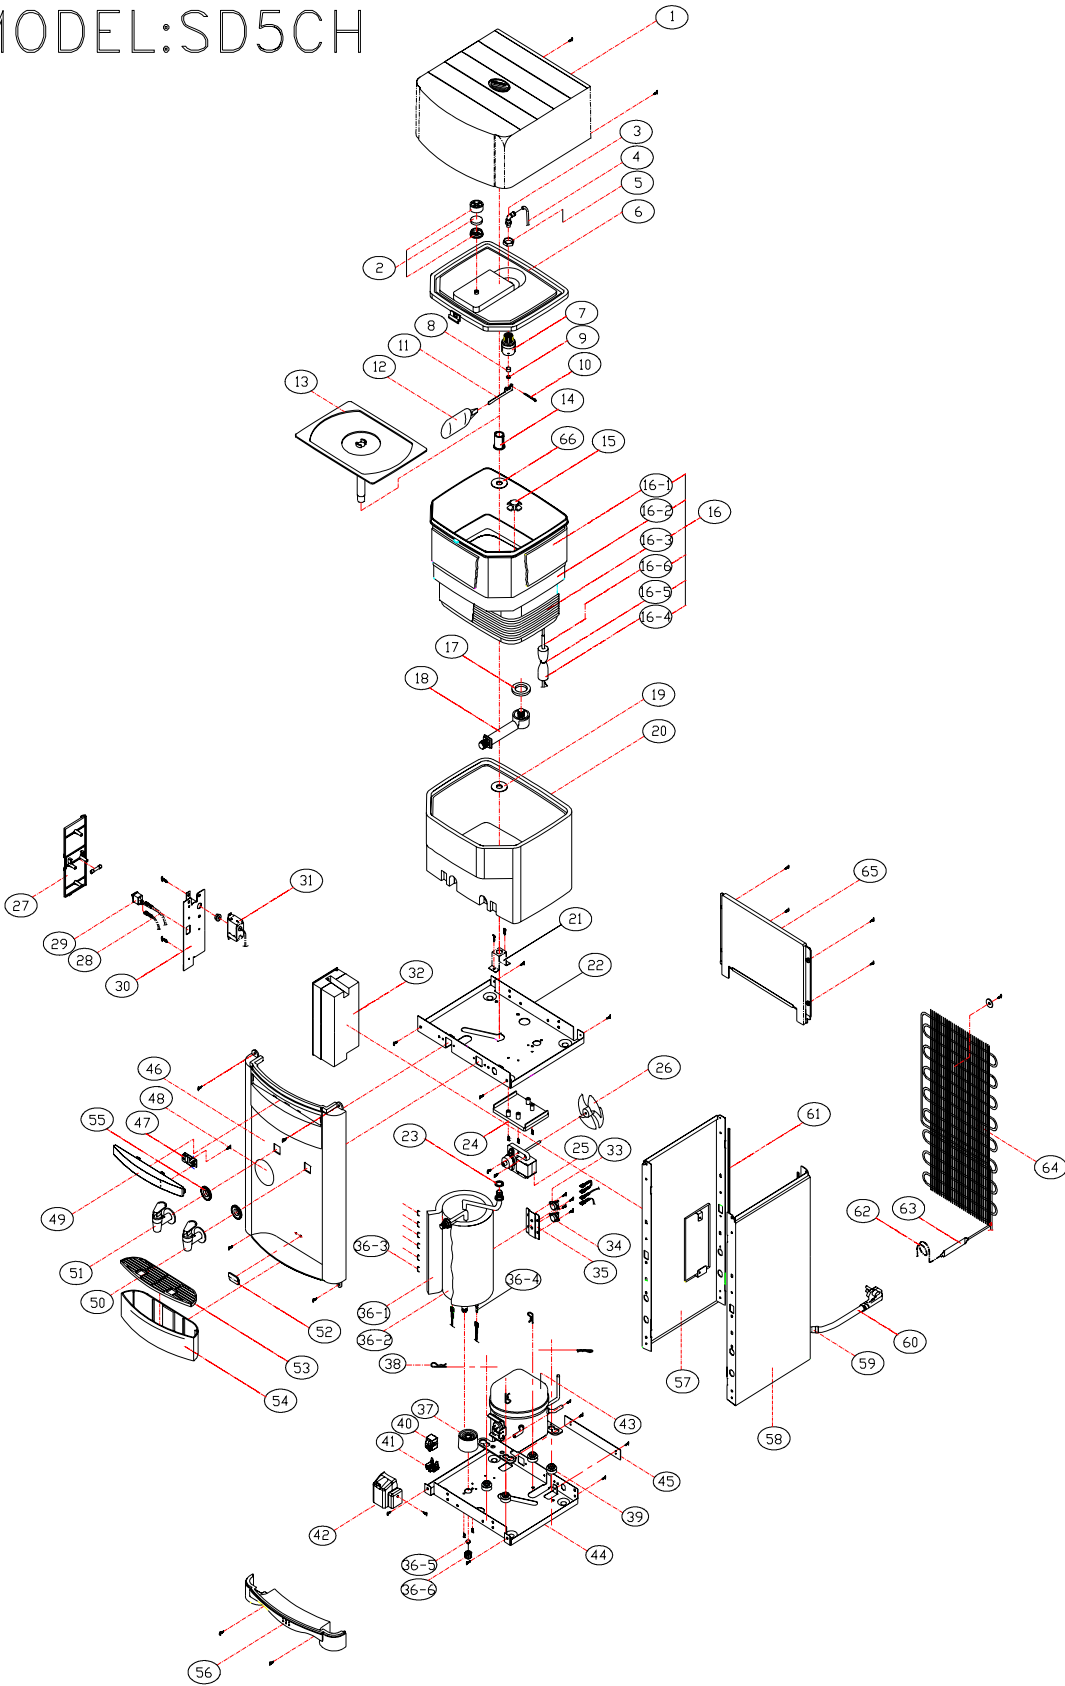

# EXPLODED VIEW MODEL:SD5CH